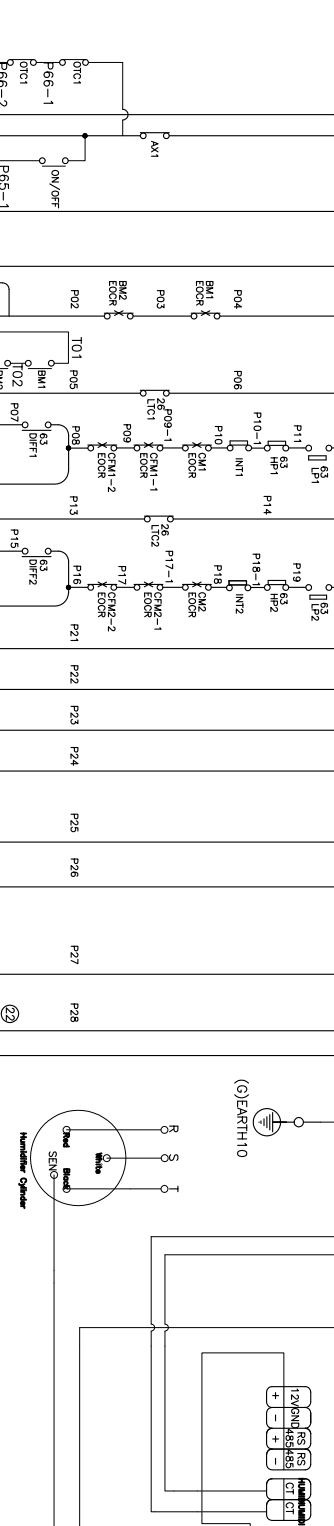

● RL1-2815-IX

PRECISION AIR CONDITIONER (25HP-12.5HP*2CV)

PROJECT TITLE: ECSO GMBH

DRAWING TITLE: AIR CONDITIONER

SCALE: S/N

DATE: 2011. 03.07.

FILE NAME: RL1-2815-IX

DWG NO: RL1-2815-IX

DRAWING GRADE: ELEVATED GRADE 2

REQUEST NO.:

LEGEND:

SYMBOL	NAME	SYMBOL	NAME
	CIRCUIT BREAKERS		EMERGENCY BUTTON SWITCH
	CONTACTORS		PRESSURE SWITCH
	PUSH BUTTON SWITCH		CIRCUIT PROTECTOR SWITCH
	GROUND ELECTRICAL		ELECTROCURRENT

WIRING COLOR

POWER WIRING	1,1,1,2,1,3	BLACK	(BK)
CONTROL WIRING	AC	ALL RED	(R)
WIRING	DC	ALL BLUE	(B)
EARTH WIRING		ALL YELLOW+GREEN	(Y/G)

APPROVED:

CHECKED:

DESIGNED:

DRAWING:

REVIEW:

DATE: