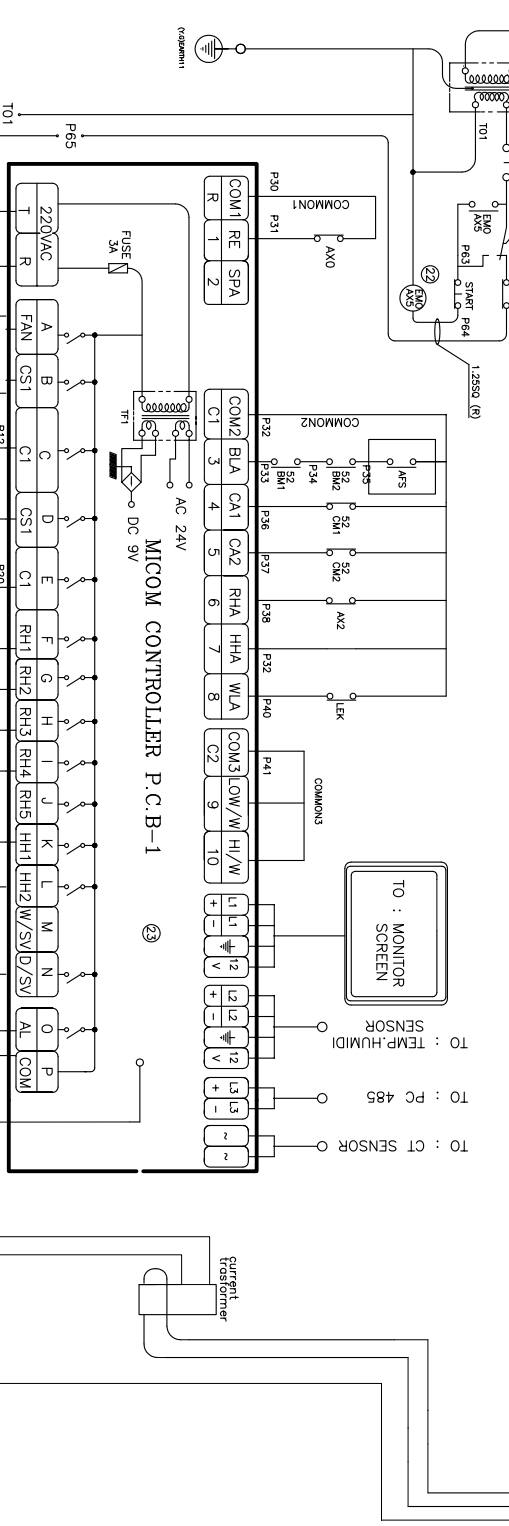

● RL1-2815-IX

PRECISION AIR CONDITIONER (25HP-12.5HP*2CV)

PROJECT TITLE: ECSO GMBH

DRAWING TITLE: AIR CONDITIONER

SCALE: S/N

DATE: 2011. 03.07.

FILE NAME: RL1-2815-IX

DWG NO: RL1-2815-IX

DRAWING GRADE: ELEVATED GRADE 2

REQUEST NO.:

LEGEND:

SYMBOL	NAME	SYMBOL	NAME
	CIRCUIT BREAKERS		EMERGENCY BUTTON SWITCH
	CONTACTORS		PRESSURE SWITCH
	PUSH BUTTON SWITCH		CIRCUIT PROTECTOR SWITCH
	GROUND ELECTRICAL		ELECTROCURRENT

WIRING COLOR

POWER WIRING	1,1,1,2,1,3	BLACK	(BK)
CONTROL WIRING	AC	ALL RED	(R)
WIRING	DC	ALL BLUE	(B)
EARTH WIRING		ALL YELLOW+GREEN	(Y/G)

APPROVED:

CHECKED:

DESIGNED:

DRAWING:

REVIEW:

DATE: