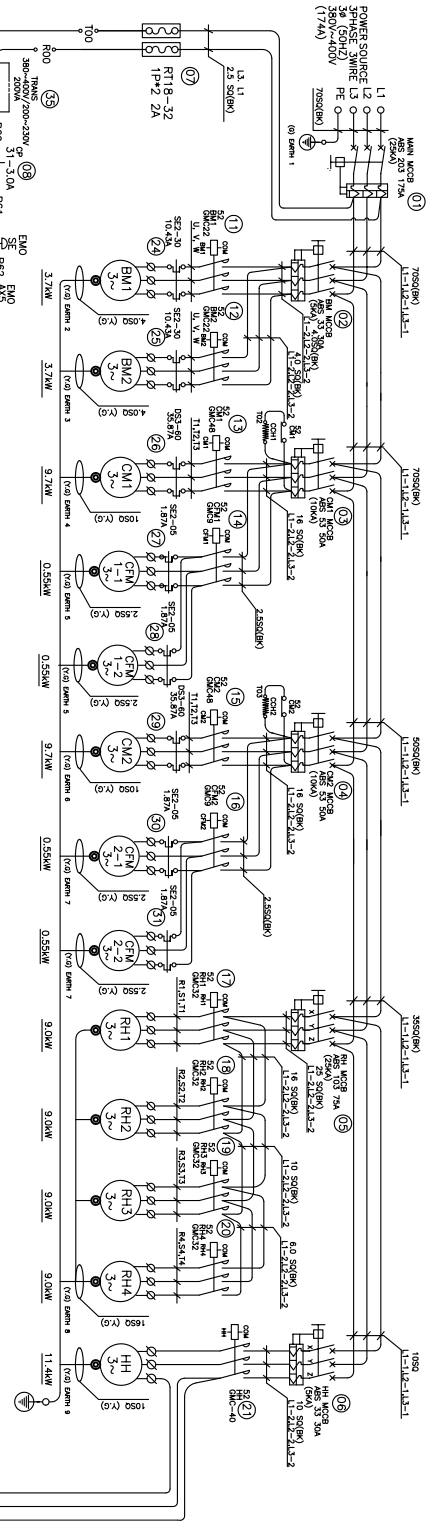

● RL1-2815-IX

PRECISION AIR CONDITIONER (25HP-12.5HP*2CV)

PROJECT TITLE: ECSO GMBH

DRAWING TITLE: AIR CONDITIONER

SCALE: S/N

DATE: 2011. 03.07.

FILE NAME: RL1-2815-IX

DWG NO: RL1-2815-IX

DRAWING GRADE: ELEVATED GRADE 2

REQUEST NO.:

LEGEND:

SYMBOL	NAME	SYMBOL	NAME
	CIRCUIT BREAKERS		EMERGENCY BUTTON SWITCH
	CONTACTORS		PRESSURE SWITCH
	PUSH BUTTON SWITCH		CIRCUIT PROTECTOR SWITCH
	GROUND ELECTRICAL		ELECTROCURRENT

WIRING COLOR

POWER WIRING	1,1,1,2,1,3	BLACK	(BK)
CONTROL WIRING	AC	ALL RED	(R)
WIRING	DC	ALL BLUE	(B)
EARTH WIRING		ALL YELLOW+GREEN	(Y/G)

APPROVED:

CHECKED:

DESIGNED:

DRAWING:

REVIEW:

DATE: