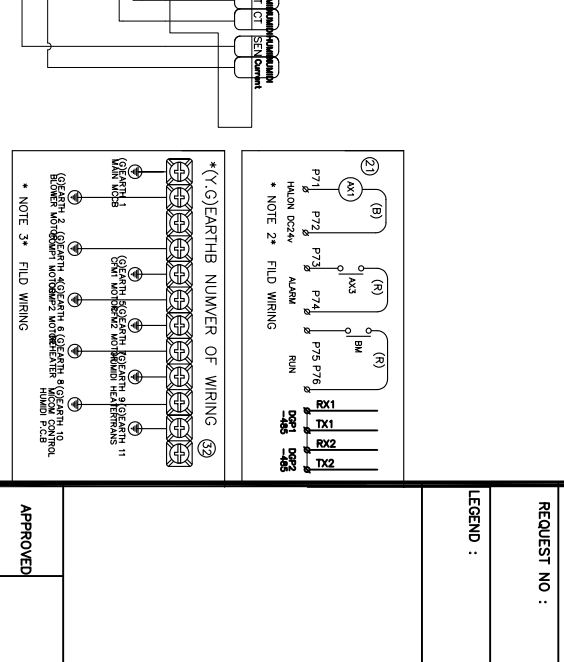

MARK	LEGEND
APPA	AUX RELAY
AX	AUTO BREAKER STANDARD
A	AIR FLOW SWITCH
ABS	BLOWER MOTOR
AFS	COMPRESSOR MOTOR
BM	CONDENSER FAN MOTOR
CM	GRANK CASE HEATER
CFM	ELECTRIC CURRENT RELAY
COH	MAGNETIC CONTACTOR
C	HEATER
COH	HUMID HEATER
E	HIGH PRESSURE SWITCH
GMC	LOW PRESSURE SWITCH
HH	LEAK DETECTOR
HP	LOW TEMP CONTROL
LP	OVER TEMP CONTROL
LTC	REFLECTOR
O	SOLENOID VALVE
OTC	
RH	
R	
SOL	
1 ~ 76	NUMBER OF WIRING

WIRING COLOR	MARK
L1, L2, L3	BLACK (BK)
AC	ALL RED (R)
CONTROL	ALL BLUE (B)
DC	ALL YELLOW+GREEN (Y.G)
EARTH WIRING	ALL YELLOW+GREEN (Y.G)

SYMBOL	NAME	SYMBOL	NAME
	CIRCUIT BREAKERS		EMERGENCY BUTTON SWITCH
	CONTACTORS		PRESSURE SWITCH
	PUSH BUTTON SWITCH		CIRCUIT PROTECTOR SWITCH
	GROUND ELECTRICAL		ELECTROVALVE CURRENT RELAY

REVISION	DATE	DESCRIPTION	REVIEWED	CHECKED
Δ				
Δ				

DESIGNED	
CHECKED	
APPROVED	

FILE NAME : RMT-2167-IX
 DRAWING GRADE : GRADE 2
 REQUEST NO :
 LEGEND :