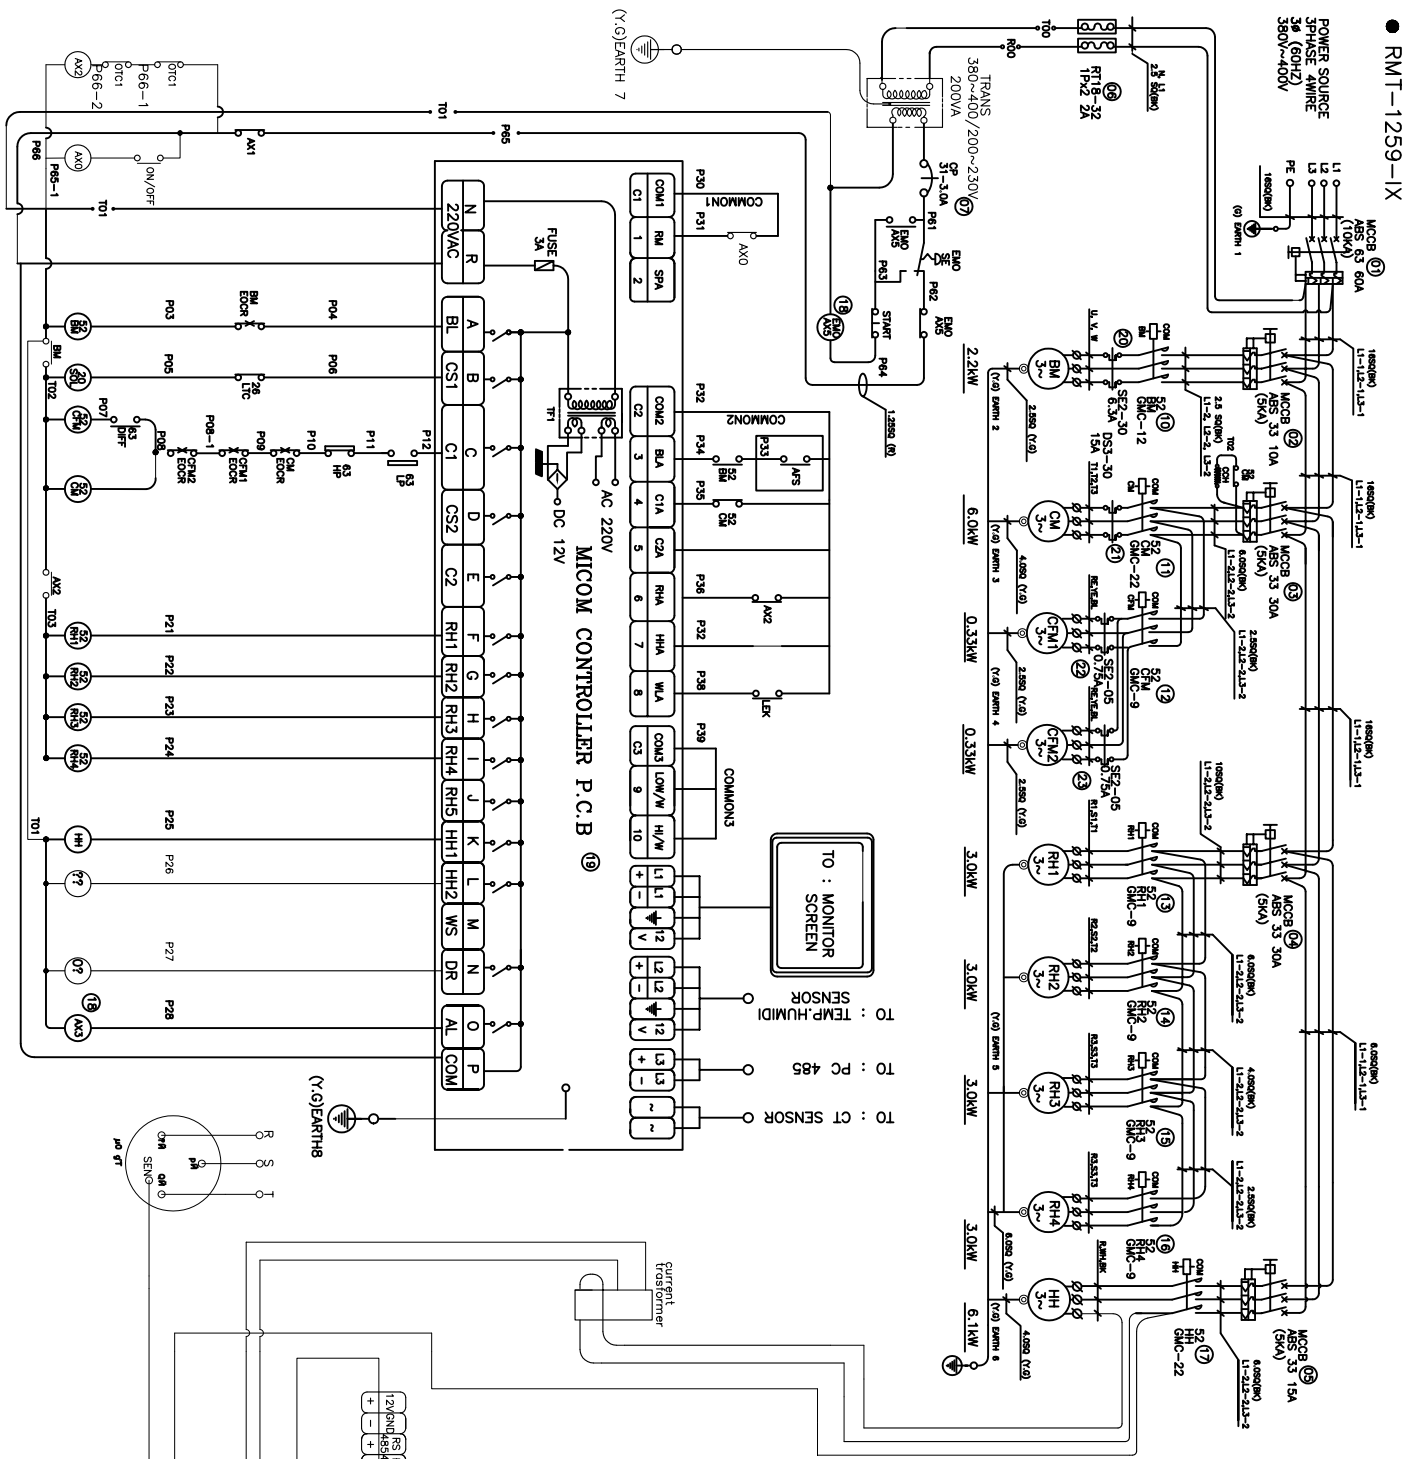

● RMT-1259-1X

MARK	LEGEND
ARPA	AUX RELAY
AX	AUTO BREAKER STANDARD
A	AIR FLOW SWITCH
AS3	AIR FLOW SWITCH
B	BLOWER MOTOR
BM	COMPRESSOR MOTOR
C	CONDENSER FAN MOTOR
CPM	GRAN CASE HEATER
CH	DIFFERENTIAL PRESSURE SWITCH
D	ELECTROVALVE
E	ELECTROVALVE
F	MAGNETIC CONTACTOR
G	HUMIDITY HEATER
H	HIGH PRESSURE SWITCH
HP	LOW PRESSURE SWITCH
IP	LOW PRESSURE SWITCH
L	LEAK DETECTOR
LTG	LOW TEMP CONTROL
O	OVER TEMP CONTROL
Q	REFILLER
R	SOLENOID VALVE
S	SYNCHROTECH BREAKER STANDARD
SO	NUMBER OF WIRING
V	
1 ~ 67	

WIRING COLOR	MARK
L1, L2, L3	BLACK (BK)
AC	ALL RED (R)
CONTROL	ALL BLUE (B)
WIRING	ALL BLUE (B)
EARTH WIRING	ALL YELLOW-GREEN (Y-G)

SYMBOL	NAME	SYMBOL	NAME
	CIRCUIT BREAKERS		EMERGENCY BUTTON SWITCH
	CONTRACTORS		PRESSURE SWITCH
	PUSH BUTTON SWITCH		CIRCUIT PROTECTOR SWITCH
	GROUND ELECTRICAL		ELEVATED CURRENT RELAY

REV	DATE	DESCRIPTION	REVIEWED	CHECKED
Δ				
Δ				