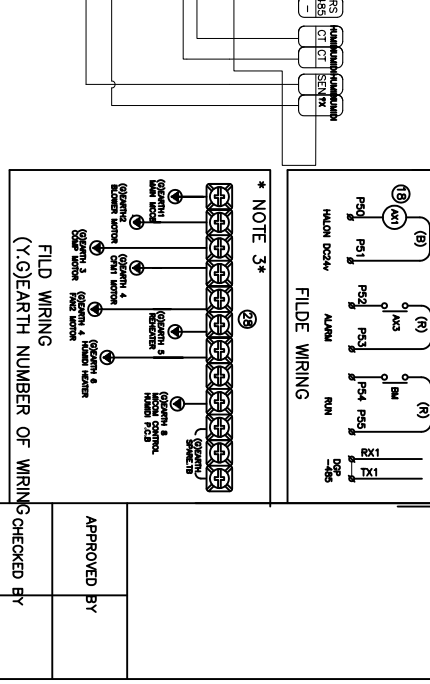

● RMT-1259-1X

MARK	LEGEND
ARPA	AUX RELAY
AX	AUTO BREAKER STANDARD
A	AIR FLOW SWITCH
AS3	AIR FLOW SWITCH
B	BLOWER MOTOR
BM	COMPRESSOR MOTOR
C	CONDENSER FAN MOTOR
CPM	GRAN CASE HEATER
CH	DIFFERENTIAL PRESSURE SWITCH
D	ELECTROVALVE
E	ELECTROVALVE
F	MAGNETIC CONTACTOR
G	HUMIDITY HEATER
H	HIGH PRESSURE SWITCH
HP	LOW PRESSURE SWITCH
IP	LOW PRESSURE SWITCH
L	LEAK DETECTOR
LTG	LOW TEMP CONTROL
O	OVER TEMP CONTROL
Q	REFILLER
R	SOLENOID VALVE
S	SYNCHROTECH BREAKER STANDARD
SO	NUMBER OF WIRING
V	
1 ~ 67	

WIRING COLOR	MARK
L1, L2, L3	BLACK (BK)
AC	ALL RED (R)
CONTROL	ALL BLUE (B)
WIRING	ALL BLUE (B)
EARTH WIRING	ALL YELLOW-GREEN (Y-G)

SYMBOL	NAME	SYMBOL	NAME
	CIRCUIT BREAKERS		EMERGENCY BUTTON SWITCH
	CONTRACTORS		PRESSURE SWITCH
	PUSH BUTTON SWITCH		CIRCUIT PROTECTOR SWITCH
	GROUND ELECTRICAL		ELEVATED CURRENT RELAY